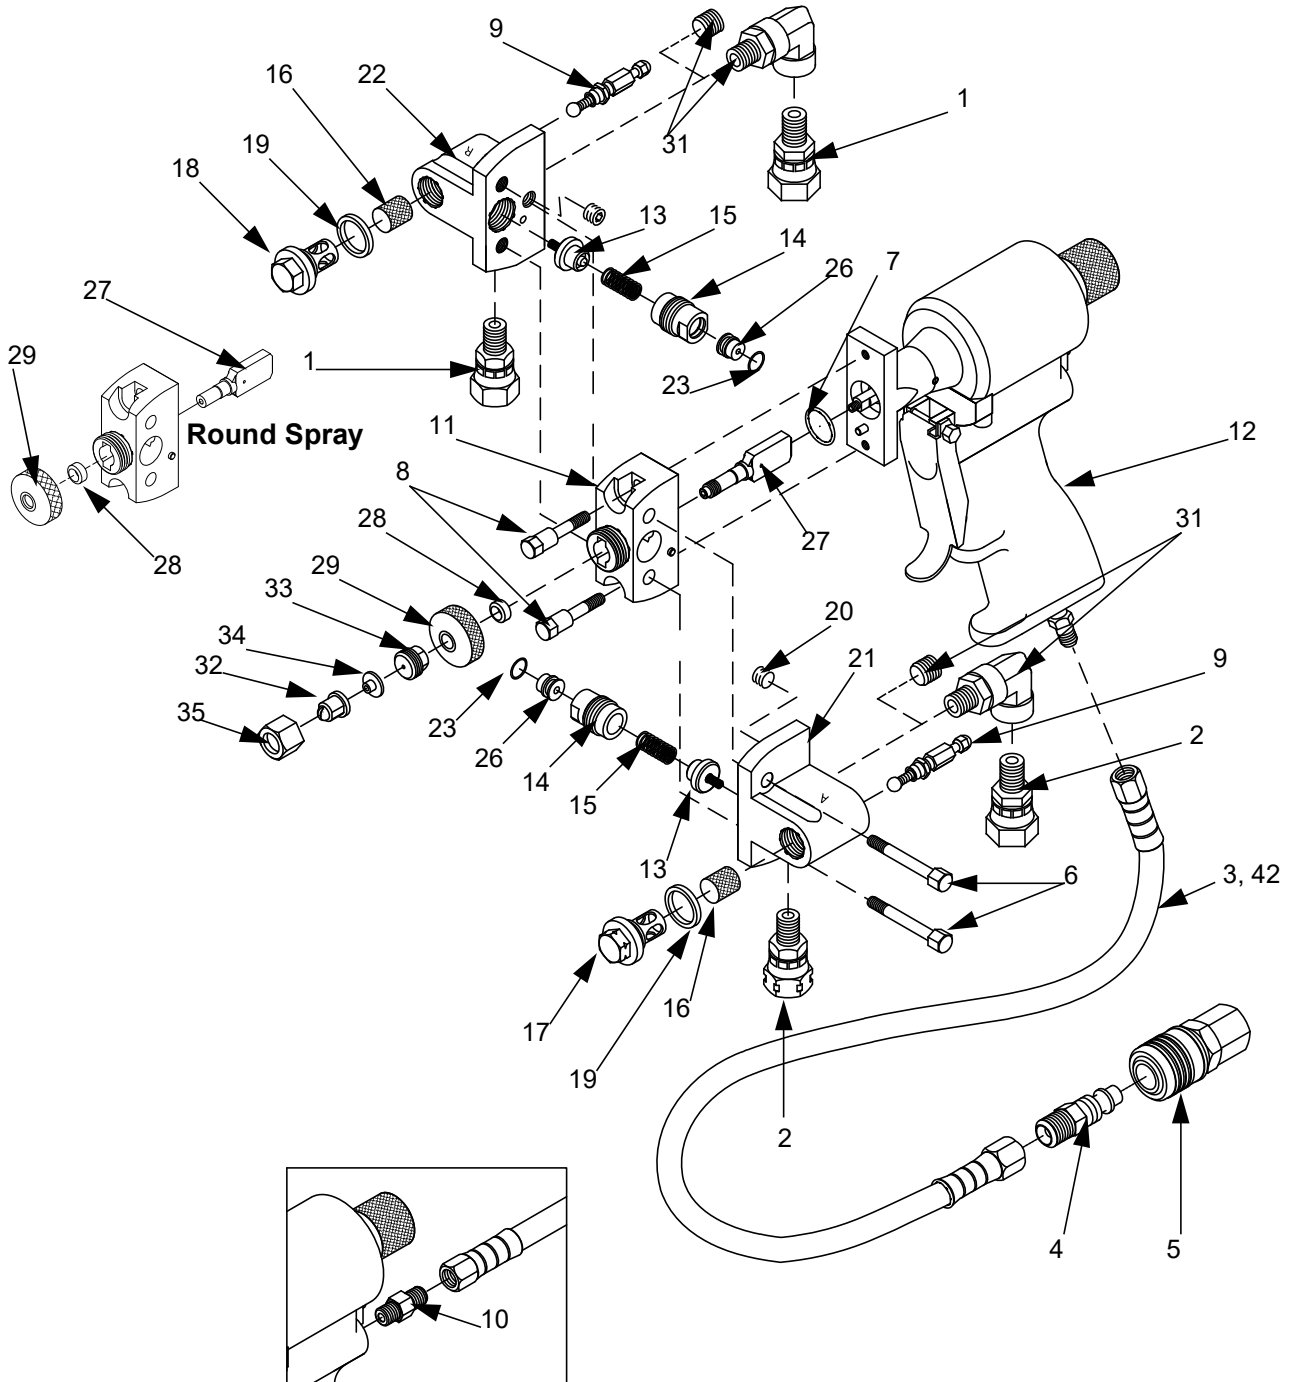

Parts

GAP Pro Spray Gun Assembly

FIG. 18: GAP Pro Final Assembly

GAP Pro Spray Gun Assembly

Ref. No.	Part No.	Description	Qty.	Ref. No.	Part No.	Description	Qty.
1	117634	FITTING, R-swivel	1	20	295693	PLUG, seal, flush; 1/16 npt	2
2	117635	FITTING, A-swivel	1	21	296965	BLOCK, A-side	1
3	15B772	HOSE, air; 1/4 npt (fbe) x 23 in. (584 mm)	1	22	296966	BLOCK, R-side	1
4	295596	PLUG, coupler	1	23	248128	O-RING, side seal (pack of 6)	2
5	295597	COUPLER	1	26	❖	SEAL, side	2
6	296964	BOLT, side block (pack of 2)	-	27	❖	MIXING CHAMBER	1
7	115719	O-RING, fluoroelastomer	1	28	❖	SEAL, air	1
8	296963	BOLT, gun block (pack of 2)	-	29	❖	CAP, air	1
9	296970	VALVE ASSEMBLY, manual	2	30	❖	FITTING, straight	4
10	103656	NIPPLE, hex; brass; 1/8 npt	1	31	❖	PLUG or ELBOW	2
11	296952	BLOCK, gun	1	40	❖	TOOL, cleanout	1
12	296960	HANDLE, gun	1	41	❖	TOOL, cleanout	1
13	296953	CHECK VALVE ASSEMBLY	2	42	100030	Fitting	1
14	296957	RETAINER, check valve	2	❖ See Table 1 for part numbers by model.			
15	296959	SPRING (pack of 2)	-				
16	296939	SCREEN; 80 mesh (pack of 10)	-				
17	296940	SCREW, screen, A-side	1				
18	296941	SCREW, screen, R-side	1				
19	296942	SEAL, screw, screen (pack of 2)	-				

Table 1: Round Pattern Guns, Parts by Model Number

Ref. No.	Round Pattern Gun Model No.					
	295557	295558◆	295559	295560	295561	295562
	(00 Round)	(00 Recirc)	(01 Round)	(02 Round)	(03 Round)	(04 Round)
26	296956✱	296956✱	296956✱	296956✱	296956✱	296956✱
27	296846†	296846†	296847†	296848†	296849†	296850†
28	296946	296946	296946	296946	296946	296946
29	296951	296951	296951	296951	296951	296487
31	295662	112307	295662	295662	295662	295662
40	118369	118369	296293	118369	296296	296297
41	296289	296289	296296	296297	296302	296490

◆ This model uses qty. 2 each of items 1 and 2.

✱ Kit includes qty. 2 each of items 23 and 26.

† Kit includes (1) 27, (1) 28, and cleanout tools 40 and 41.