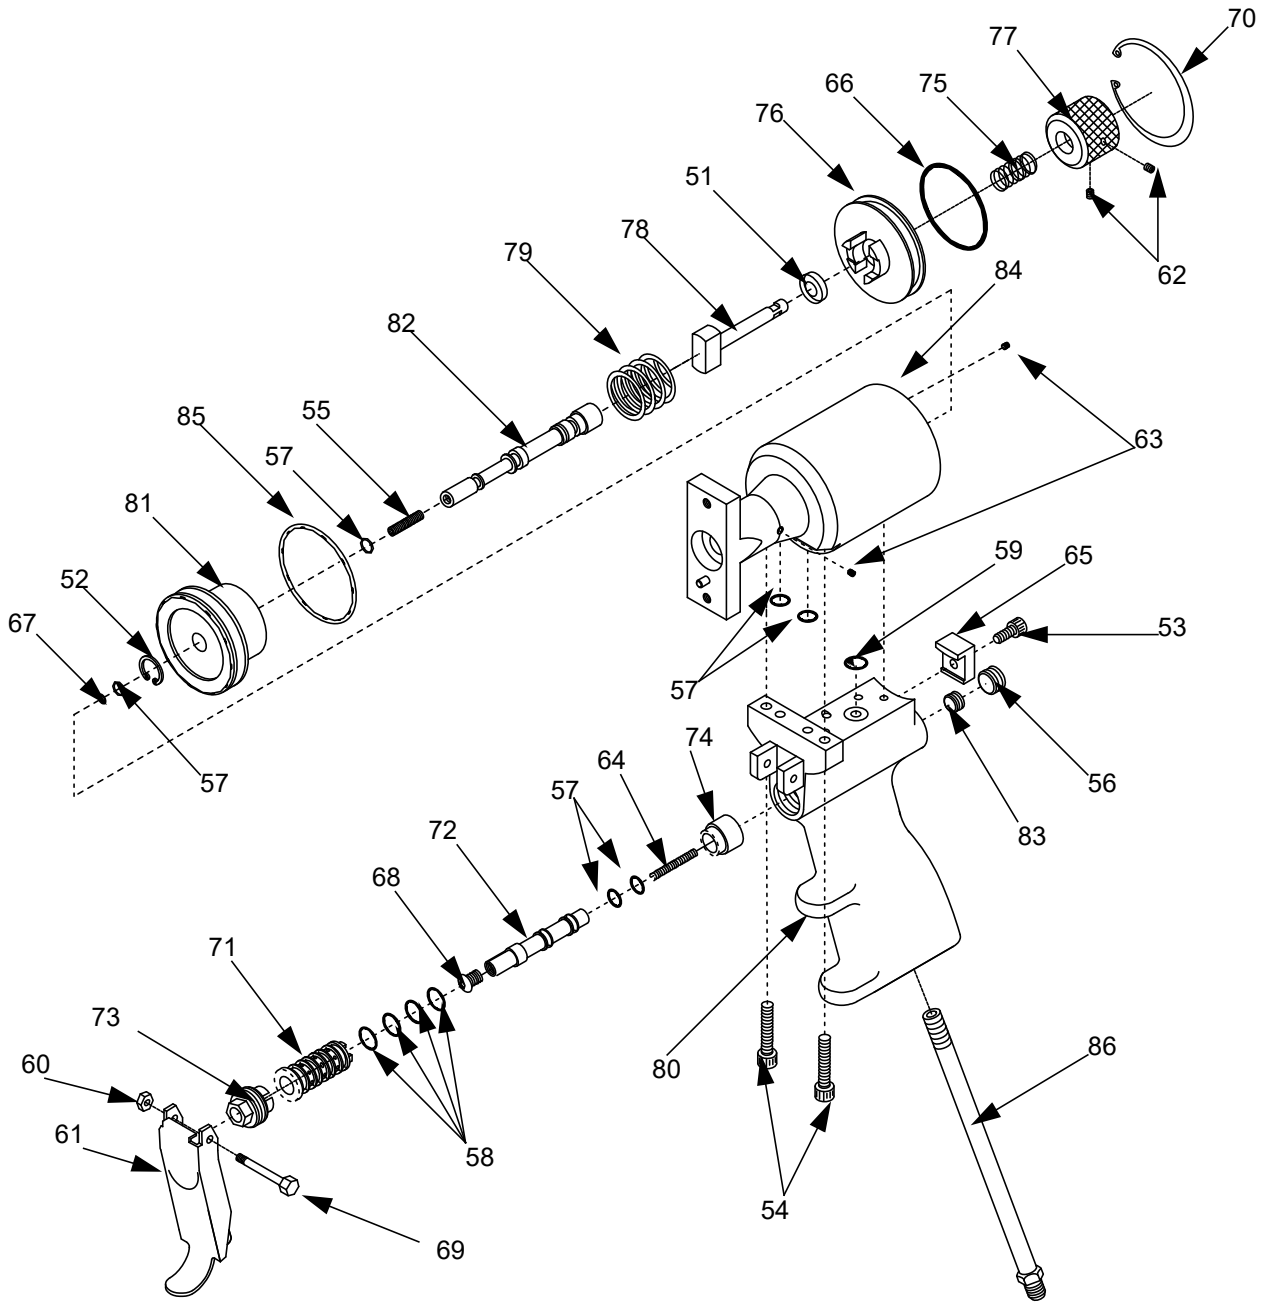

GAP Pro Spray Gun Handle Assembly

FIG. 19: GAP Pro Handle Assembly

GAP Pro Spray Gun Handle Assembly

Ref. No.	Part No.	Description	Qty.	Ref. No.	Part No.	Description	Qty.
51*	295435	SEAL, u-cup	1	70	296538	RING, retaining	1
52	295422	RING, retaining	1	71	296866	LINER, valve	1
53	296537	SCREW, cap, socket hd	1	72	296527	SPOOL, valve	1
54	106245	SCREW, cap, socket hd	2	73	296867	NUT, retainer, valve	1
55	296536	SCREW, set; socket hd	1	74	295434	SEAT, spring	1
56	295662	PLUG, pipe	1	75	295436	SPRING	1
57*	C20988	O-RING	6	76	296529	CAP, end	1
58	112085	O-RING	4	77	296530	KNOB	1
59*	103337	O-RING	1	78	296526	PIN, stop	1
60	C02032	NUT	1	79	295416	SPRING, piston	1
61	295692	TRIGGER	1	80	296961	HANDLE, gun	1
62	116624	SCREW, set; socket hd	2	81	296531	PISTON	1
63	102279	SCREW, set; socket hd	2	82	296937	SHAFT, piston	1
64	296971	SPRING	1	83	295693	PLUG, pipe	1
65	296535	CLAMP, cylinder	1	84	296962	CYLINDER, air	1
66*	108103	O-RING	1	85*	114054	O-RING	1
67*	168518	O-RING	1	86	295665	NIPPLE	1
68	295695	SCREW, cap; button hd	1				
69	295671	SCREW, trigger	1				

* Included in Handle Seal Repair Kit 296938 (purchase separately).